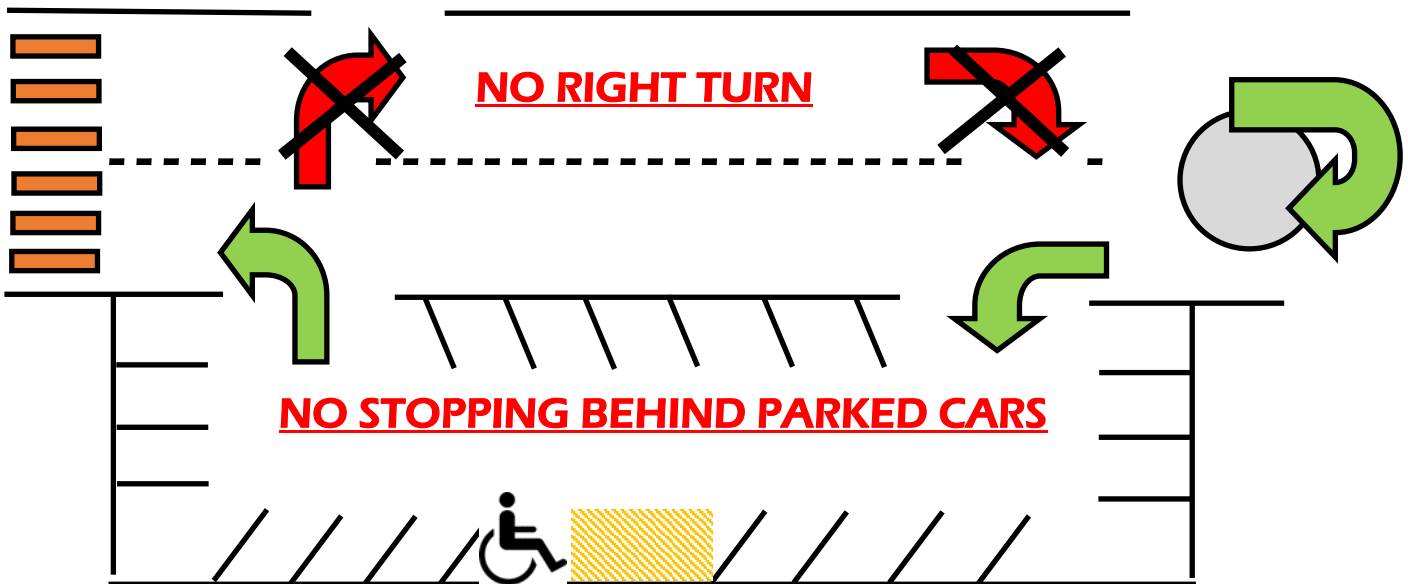

Traffic Management

Please abide by the following guidelines before and after school, during the following times: 8.30am—9am and 2.45pm—3.15pm

Roberts Line Carpark

- Aroha students must be collected from their classroom after school. Do not allow children to cross the car park without an accompanying adult. **The Kea Crossings MUST BE USED when the Road Patrol is operating as per the road rules set by NZ Transport Agency Waka Kotahi**
- Woolworths have given permission for school parents to use their car park.

Mihaere Drive Carpark

- Please use the designated rolling drop off/pick up zone or street parking. **There is no drop off or collecting students from the Mihaere Drive carpark between 8.25-8.45am and 2.45pm-3.15pm**
- **The 'School Bus Zone' is for BUSES ONLY from 8.00am to 3.15pm**
- When parking on the road, please remember to **park at least 1 metre from any entrance or exit and NO U-turns on the roads outside school.**