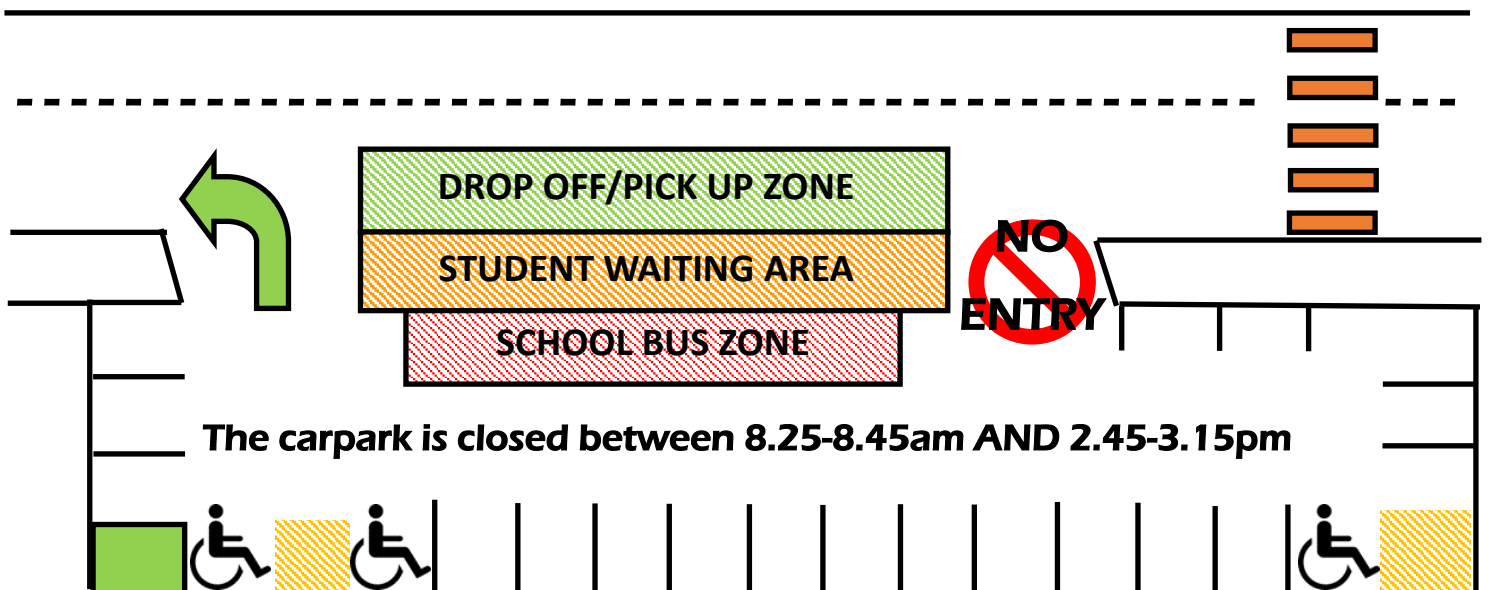

Traffic Management

Please abide by the following guidelines before and after school, during the following times: 8.30am—9am and 2.45pm—3.15pm

Roberts Line Carpark

- Aroha students must be collected from their classroom after school. Do not allow children to cross the car park without an accompanying adult. **The Kea Crossings MUST BE USED when the Road Patrol is operating as per the road rules set by NZ Transport Agency Waka Kotahi**
- Woolworths have given permission for school parents to use their car park.

Mihaere Drive Carpark

- Please use the designated rolling drop off/pick up zone or street parking. **There is no drop off or collecting students from the Mihaere Drive carpark between 8.25-8.45am and 2.45pm-3.15pm**
- **The 'School Bus Zone' is for BUSES ONLY from 8.00am to 3.15pm**
- When parking on the road, please remember to **park at least 1 metre from any entrance or exit and NO U-turns on the roads outside school.**